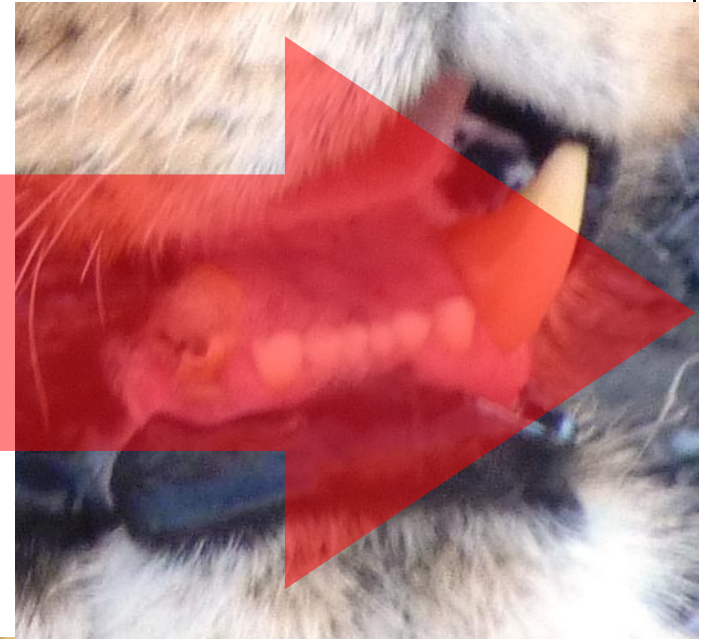

Enka-

Male

SAMeM1

SAMF1

Female

Pride: Sanyu Enkare

Name: Tikki

Location: Naboisho

Date of Birth: July 2005

Distinguishing features: Missing lower canines

Female

SAMF1