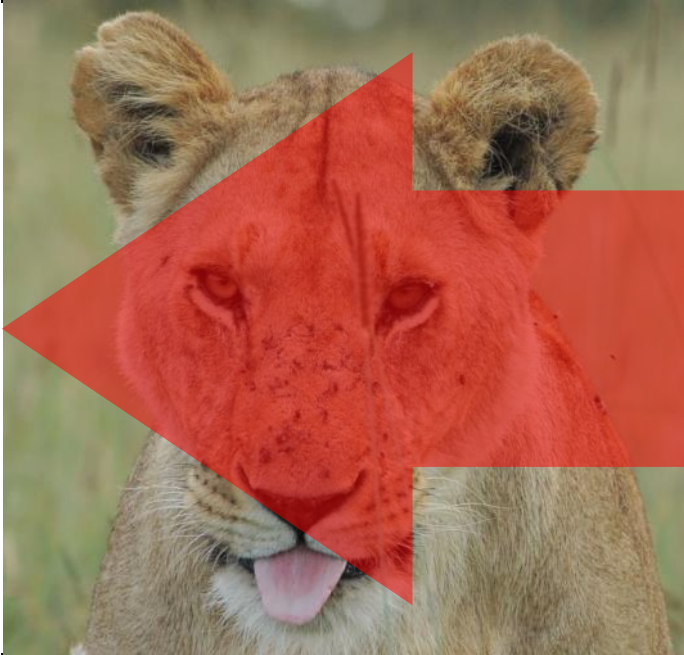

MONF4

Female

Pride:
ko
Name:
Yeyio

Female

MONF4