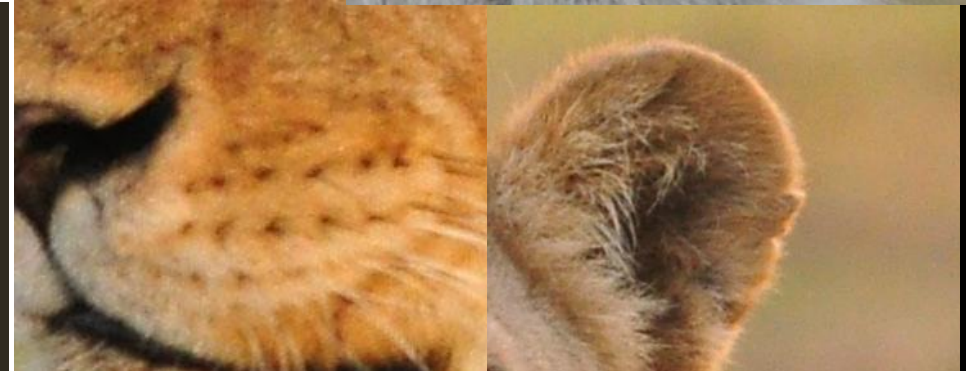

MONF3

Female

Pride: Moniko

Name: Timanoi

Location:

Date of Birth: January 2006

Distinguishing features: small undistinguishable tears on both ears

Female

MONF3